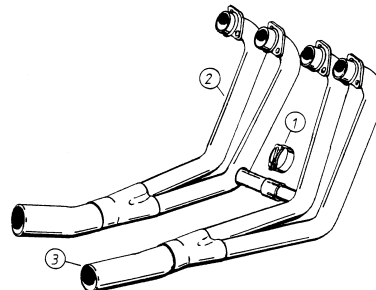

YAMAHA

FZX 750 Fazer

Downpipe unit

Orderno.: 89.3006

TECHNICAL DATA

YEAR : '86~
Model : Yamaha FZX 750 Fazer
Type : 2JE, 4AM
System : Laser ProStock, Downpipe unit
Style : INOX

Orderno.
89.3006

Laser ProStock, Downpipe unit

PRODUCTLIST

Pos.	Qty	Description	Partno.
1	1	Clamp 35 mmø	11.1037
1	1	Screw, M6x30	2099
1	1	Nut, M6	2050
2	1	Downpipe unit	51.4029.L
3	1	Downpipe unit	51.4029.R

APPROVAL

TUV	ABE	UTAC	BSI	EEC
○	○	○	○	○

SPECIAL/OPTIONAL

Pos.	Qty	Description	Partno.
1	1	Bumper, rubber	10.1008
2	1	Clamp 38 mmø	11.1038
3	3	Screw, M6x30	2099
3	3	Nut, M6	2050
3	2	Clamp 43 mmø	11.1039
4	2	Sign LASER DEEPTONE	19.1068
5	*1	Muffler, left, Sport	31.4016.22 (A)
*1	*1	Muffler, left, Street legal	31.4015.L (B)
6	*1	Muffler, right, Sport	31.4016.82 (A)
*1	*1	Muffler, right, Street legal	31.4015.R (B)